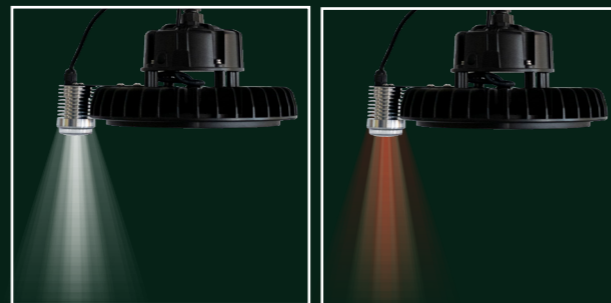

VENTURE
LIGHTING

EMERGENCY POD

Ensuring people's safety through lighting technology

Your Safety is Paramount

Efficient and **Eco-Conscious**

No project is complete without considering your emergency solution and we've got you covered. Introducing our re-engineered Emergency Pod, featuring a Lithium battery and delivering a massive 1000 lumen output. Seamlessly integrate it into your existing wiring for hassle-free installation, ensuring effortless compatibility with most highbays. With this streamlined solution, optimise your operations and be ready to tackle any challenge with ease!

LITHIUM BATTERY

A Lithium Battery ensures optimal performance for many years to come.

3

YEARS WARRANTY

Enjoy three full years of coverage ensuring that your purchase remains protected

The bi-colour indicator LED housed in the Emergency PODs independent light source provides exceptional visibility for ease of maintenance.

Robust IP65 ABS construction reduces product weight, reducing carbon emissions in construction and transport.

Seamlessly integrate it into your existing wiring for hassle-free installation.

With 1,000 lumen output this delivers three times more light than traditional industrial emergency solutions.